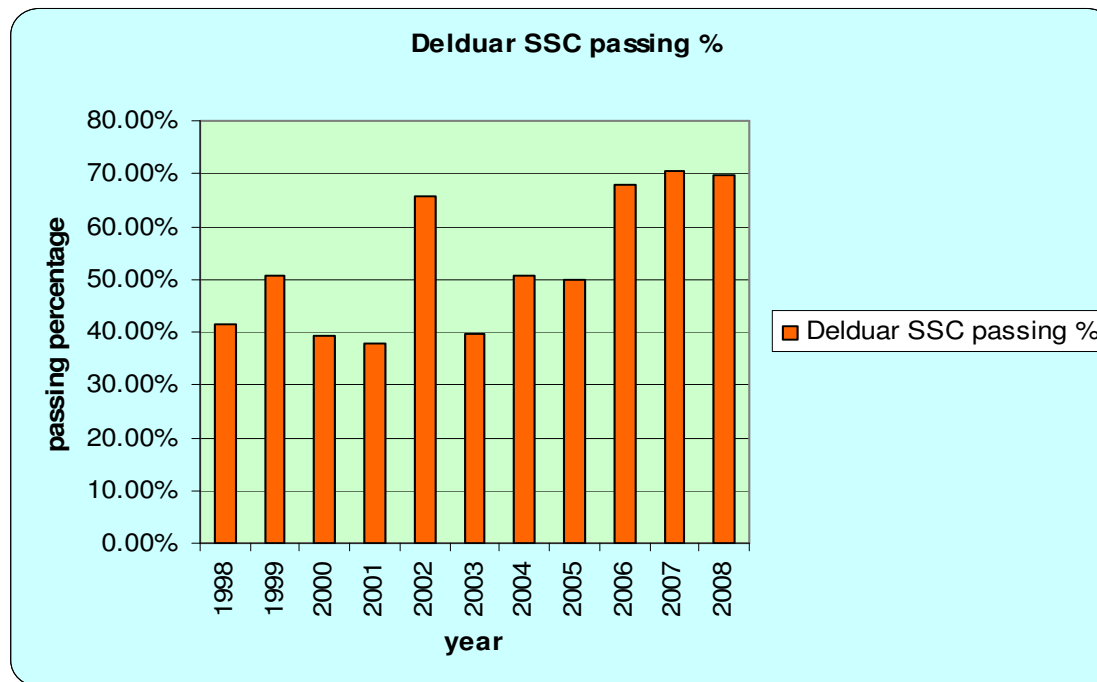

Rural Talent Advancement Program Delduar, Tangail

SpaandanB started the Rural Talent Advancement Program in Delduar, tangail in year 2004. To determine the impact of the program on the academic achievement of the students of Delduar, SpaandanB collected the results of Secondary School Certificate examination of all the participating 27 schools for year 1998 to year 2008. The passing percentage from year 2006 clearly shows an upward trend.